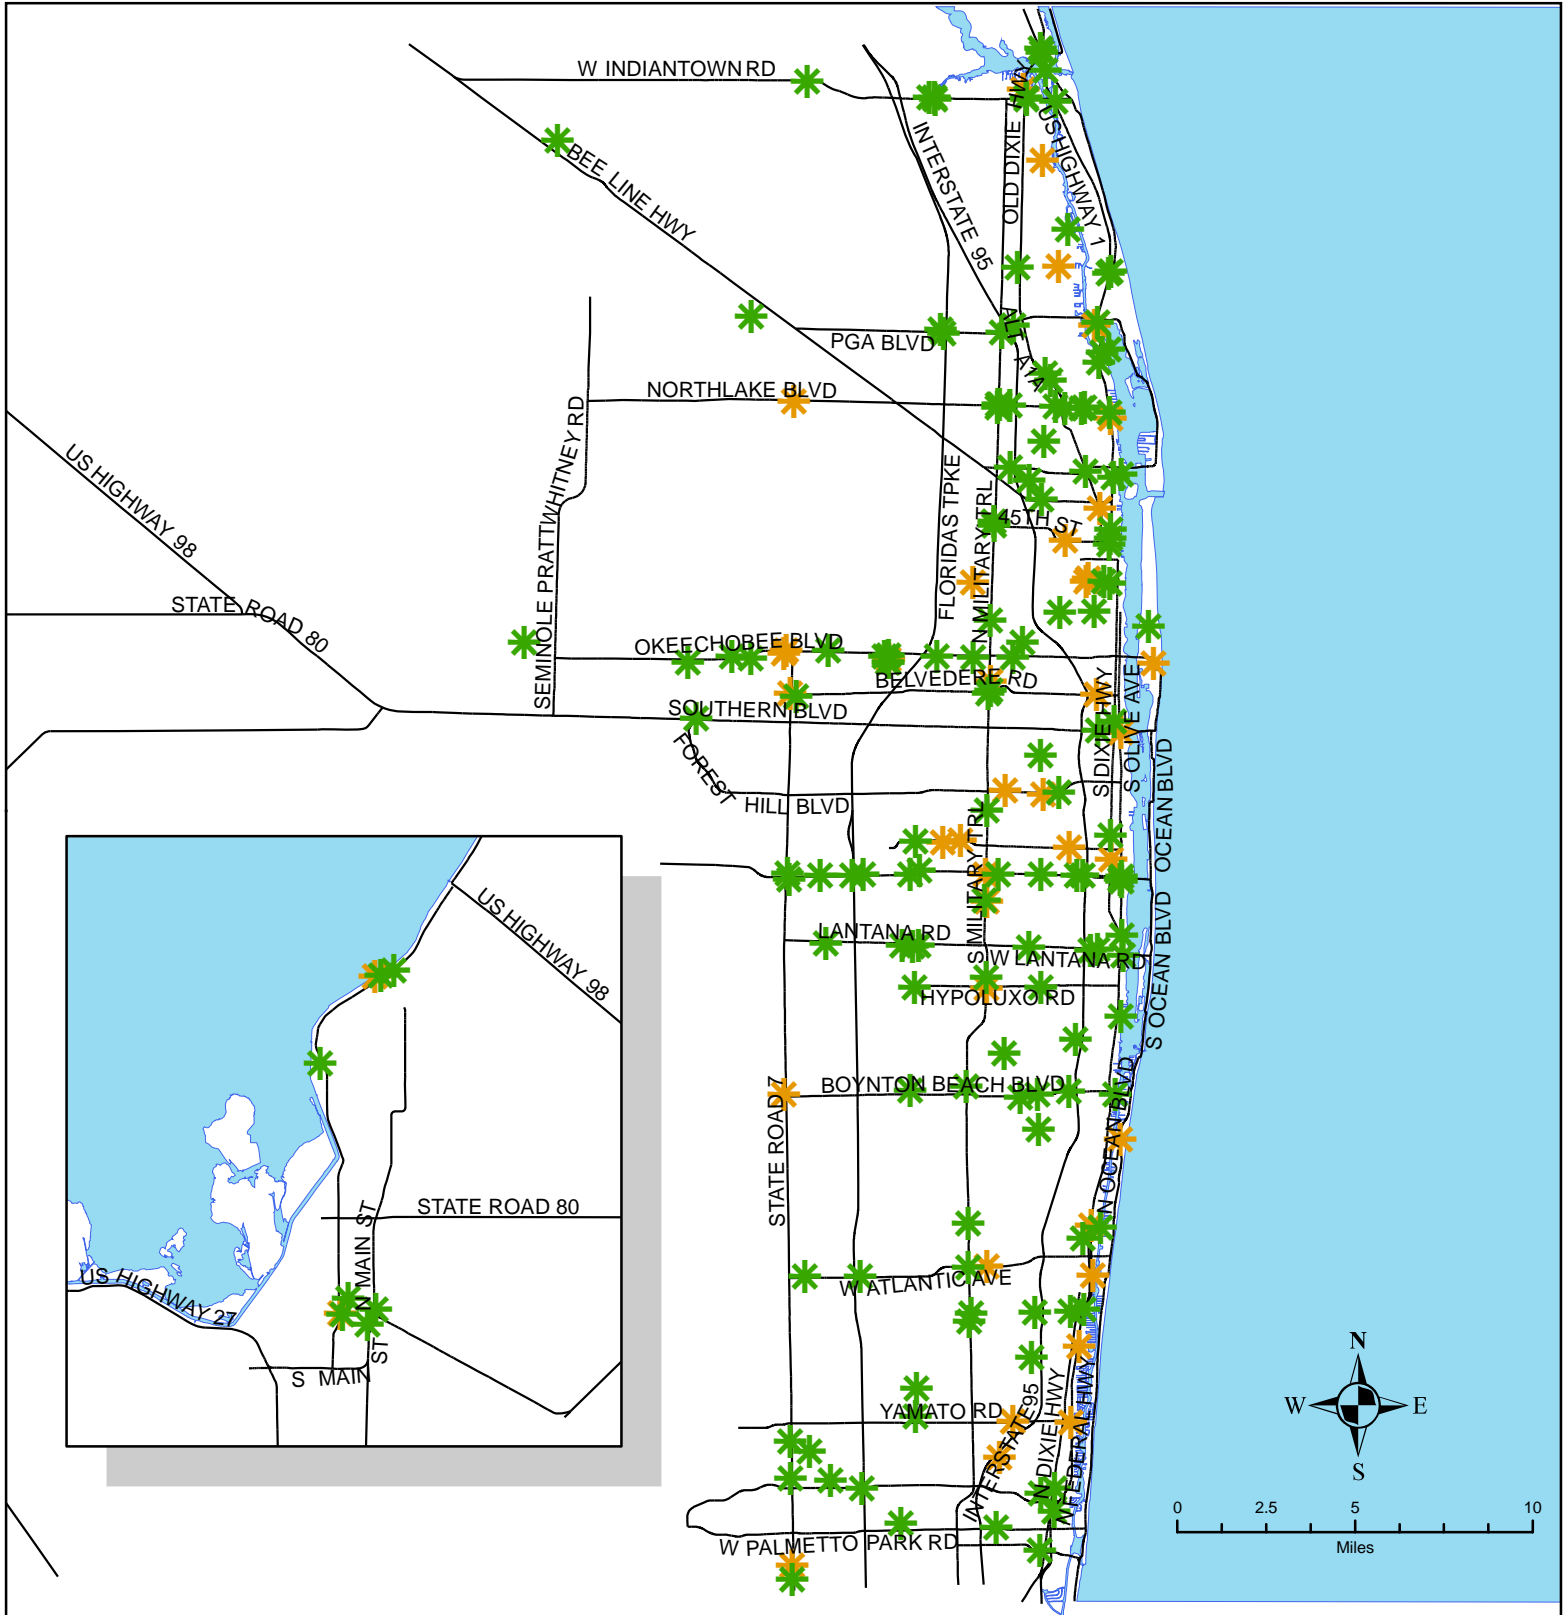

Gas Stations 2007

Legend

- Gas Stations with Generators Now
- Gas Stations with Plans for Generators in 2007

Public Safety Department
GIS Services 561-712-6487
Date: May 8, 2007
Source: PBC Consumer Affairs