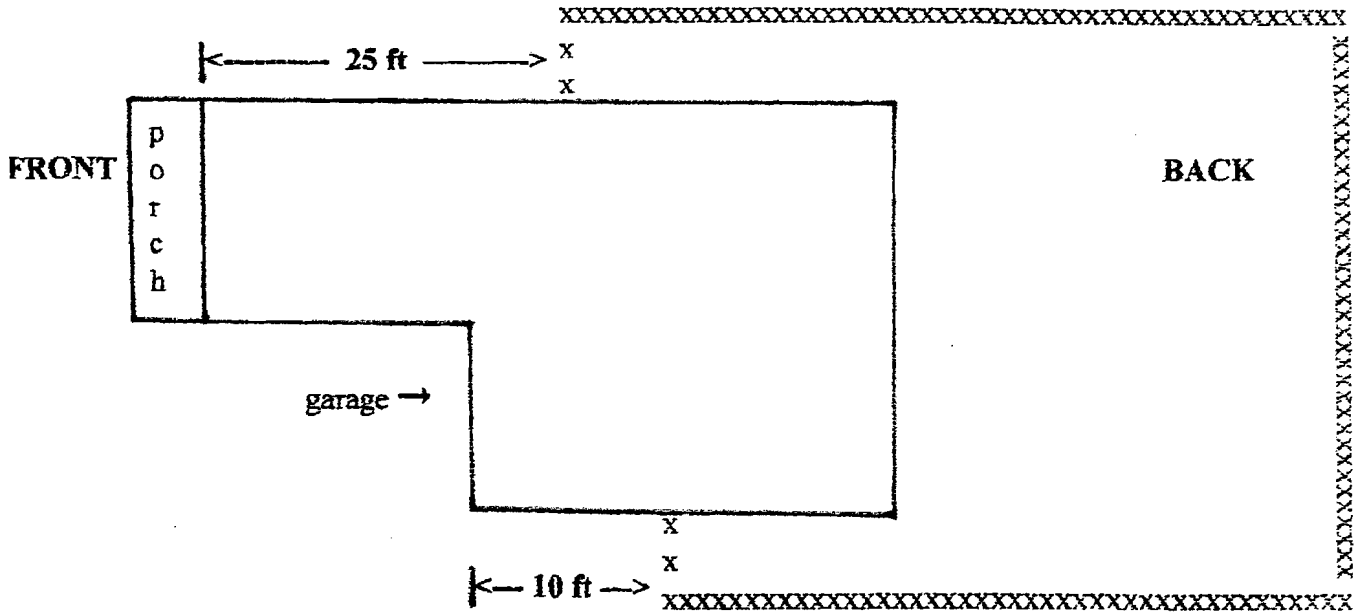

PASEOS FENCE SPECIFICATIONS

- 4' high, dark bronze color, mechanical railing same as community standard (*see photo)
- On garage side must be set back at least 10' from the front plane of the garage
- On non-garage side must be set back at least 25' from front of home, not including porch
- On corner lots must be set back at least 5' AWAY from the sidewalk (*see diagram)

Set back at least 5 ft from sidewalk
(from edge closest to the house)

* Corner lot set back example

Owners must confirm they will comply with the specifications by signing below. If a fence is installed improperly the Association reserves the right to have it redone at the owner's expense.